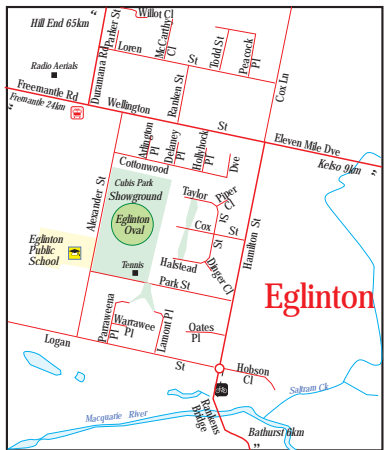

Rivett Pl	T 10	Toronto St	S 11
Robinia Cl	R 7	Tremain Ave	H 9
Rocket St	H 11	Trinity Dve	R 7
Rose St	J 14	Trumper Pl	C 6
Rosehill St	H 6	Turner Pl	E 6
Rosemont Ave	R 7	Tyndall St	V 10
Ross Pl	G 11	Ullathorne Cl	B 8
Roxburgh Dve	V 7	Upfold St	N 12
Ruby Pl	X 9	Uralla Ct	S 9
Russell St	J 7	Vale Rd	K 17
Rutherford Pl	E 7	View St	T 9
Ryan Pl	T 9	Violet St	J 15
Sapphire Cres	X 10	Victoria St	F 9
Saxby Ct	C 5	Waddell Pl	E 6
Scarborough Pl	C 2	Wakehurst Pl	F 7
Schofield Way	T 9	Walker St	E 5
Scottford Pl	D 6	Wallaroi Cl	T 14
Scott Cl	V 8	Wark Pde	C 6
Seaton Cl	F 6	Waterworks Ln	N 14
Seymour St	K 12	Watt Dve	C 9
Sheffield Pl	R 11	Weal Pl	C 8
Sherman Pl	E 4	Webb St	G 9
Short St	J 6	Weeks Pl	F 7
Simmons Pl	V 10	Weeronga Way	T 8
Slim St	G 8	Wembley Pl	T 12
Sloman Pl	R 7	Wentworth Dr	Q 5
Sofala Rd	Q 1	West St	G 6
Spencer St	J 13	Westbourne Dve	D 2
Spottforth Pl	V 10	White Rock Rd	T 15
Stack St	E 6	White St	G 7
Stanley St	L 7	Whiteman Pl	D 7
Steel Pl	T 10	Whyalla Ct	S 12
Stephens Ln	P 8	Wigmore Dve	B 11
Stevenson Pl	T 9	Wild Cl	E 4
Stewart St	H 10	Wilkins St	G 11
Stinson St	E 4	Wilkinson Pl	D 6
Stinson St	E 4	William St	J 11
Stockland Dve	R 11	Willman Pl	H 15
Stocks Pl	C 6	Willow Dve	S 7
Sundown Pl	W 10	Windemere Rd	A 12
Suttor St	C 6	Winslow Dve	E 7
Swanbrooke St	C 5	Wolery Cl	R 7
Sydney Rd	S 10	Wolsley St	J 16
Tandora St West	R 8	Woodward Pl	F 8
Tareena Ave	R 9	Wray Pl	D 7
Terrey Ct	C 5	Wright Pl	C 7
Thomas Cl	H 14	Yenda Cl	T 8
Tom Pl	V 6	Zagreb Pl	S 12
Topaz Ct	X 9	Zante Ln	J 5
Torch St	K 13