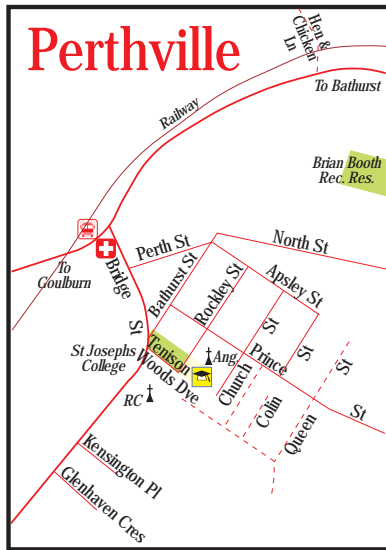

Rivett Pl	T 10	Toronto St	S 11
Robinia Cl	R 7	Tremain Ave	H 9
Rocket St	H 11	Trinity Dve	R 7
Rose St	J 14	Trumper Pl	C 6
Rosehill St	H 6	Turner Pl	E 6
Rosemont Ave	R 7	Tyndall St	V 10
Ross Pl	G 11	Ullathorne Cl	B 8
Roxburgh Dve	V 7	Upfold St	N 12
Ruby Pl	X 9	Uralla Ct	S 9
Russell St	J 7	Vale Rd	K 17
Rutherford Pl	E 7	View St	T 9
Ryan Pl	T 9	Violet St	J 15
Sapphire Cres	X 10	Victoria St	F 9
Saxby Ct	C 5	Waddell Pl	E 6
Scarborough Pl	C 2	Wakehurst Pl	F 7
Schofield Way	T 9	Walker St	E 5
Scottford Pl	D 6	Wallaroi Cl	T 14
Scott Cl	V 8	Wark Pde	C 6
Seaton Cl	F 6	Waterworks Ln	N 14
Seymour St	K 12	Watt Dve	C 9
Sheffield Pl	R 11	Weal Pl	C 8
Sherman Pl	E 4	Webb St	G 9
Short St	J 6	Weeks Pl	F 7
Simmons Pl	V 10	Weeronga Way	T 8
Slim St	G 8	Wembley Pl	T 12
Sloman Pl	R 7	Wentworth Dr	Q 5
Sofala Rd	Q 1	West St	G 6
Spencer St	J 13	Westbourne Dve	D 2
Spottforth Pl	V 10	White Rock Rd	T 15
Stack St	E 6	White St	G 7
Stanley St	L 7	Whiteman Pl	D 7
Steel Pl	T 10	Whyalla Ct	S 12
Stephens Ln	P 8	Wigmore Dve	B 11
Stevenson Pl	T 9	Wild Cl	E 4
Stewart St	H 10	Wilkins St	G 11
Stinson St	E 4	Wilkinson Pl	D 6
Stinson St	E 4	William St	J 11
Stockland Dve	R 11	Willman Pl	H 15
Stocks Pl	C 6	Willow Dve	S 7
Sundown Pl	W 10	Windemere Rd	A 12
Suttor St	C 6	Winslow Dve	E 7
Swanbrooke St	C 5	Wolery Cl	R 7
Sydney Rd	S 10	Wolsley St	J 16
Tandora St West	R 8	Woodward Pl	F 8
Tareena Ave	R 9	Wray Pl	D 7
Terrey Ct	C 5	Wright Pl	C 7
Thomas Cl	H 14	Yenda Cl	T 8
Tom Pl	V 6	Zagreb Pl	S 12
Topaz Ct	X 9	Zante Ln	J 5
Torch St	K 13